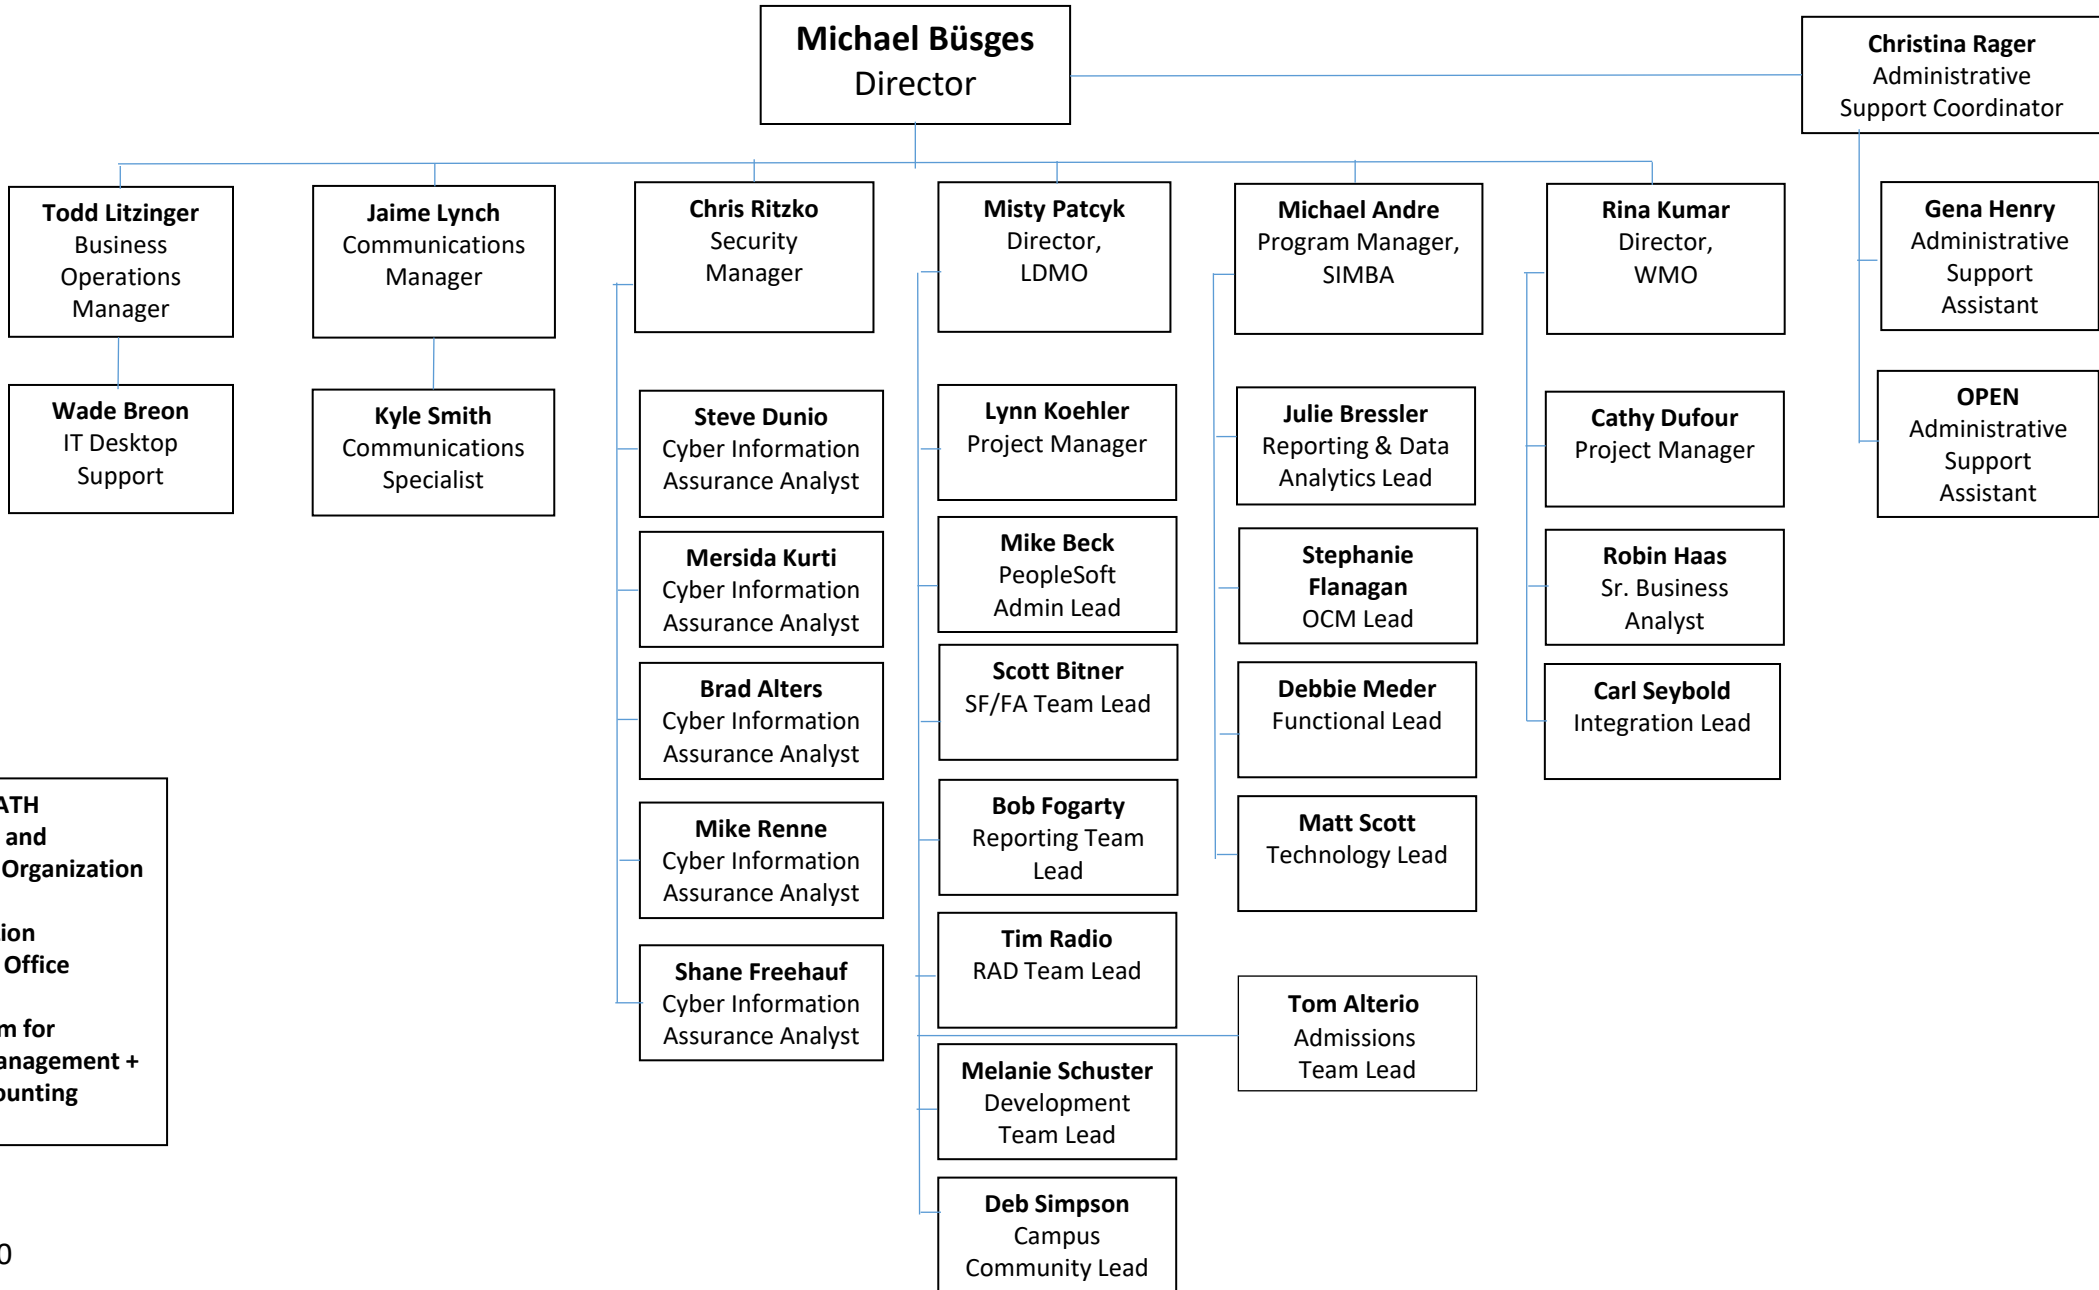

Enterprise Project Management Office

**LDMO=LionPATH
Development and
Maintenance Organization**

**WMO=WorkLion
Management Office**

**SIMBA=System for
Integrated Management +
Budget + Accounting**